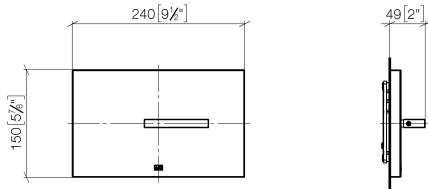

12 660 979

Fits: IMO, LULU, MADISON, MEM, TARA, CL.1, LISSÉ, VAIA, META, CYO

- cover plate 150 x 240 x 15 mm
- flush handle with rotary operation and two-volume technology (full flush/partial flush)

**This product is compatible with the following TECE products:**

12 660 979

mm [inches]

12 660 979

Parts for other finishes can be found here: [Chrome](#)